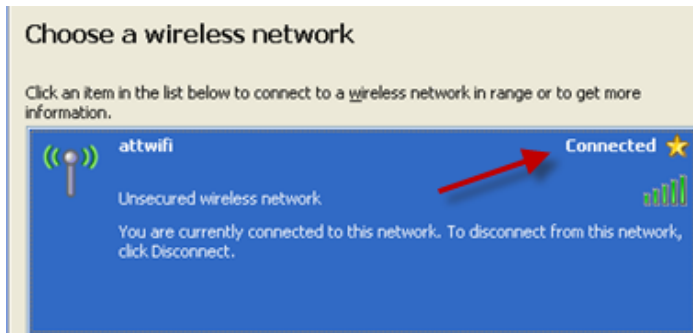

Connecting to ATT&T WIFI With a Coupon

Open your wireless network

ATTWIFI is now connected.

Open your Internet Browser and you will be directed to the AT&T Wi-Fi Page.

Coupon Code is WPKM-6DgM-WR

You should now be connected to the AT&T Wi-Fi and have the ability to connect to the internet. This access is valid for 24 hours.