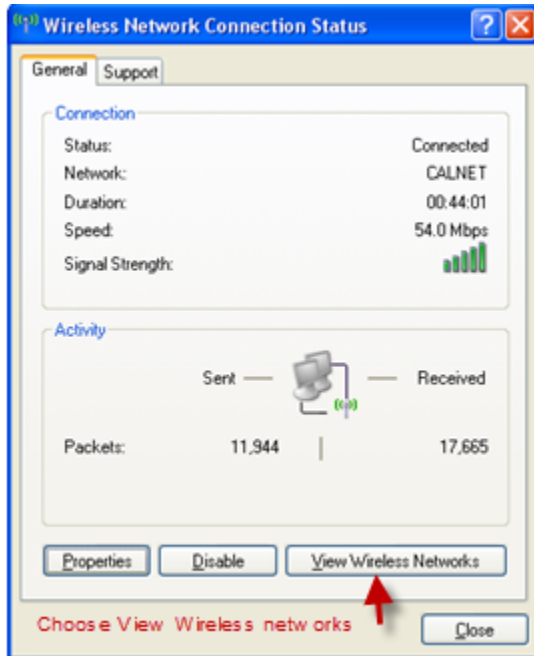

Connecting to ATT&T WIFI With a Coupon

Open your wireless network

ATTWIFI is now connected.

Open your Internet Browser and you will be directed to the AT&T Wi-Fi Page.

Coupon Code is WPKM-6DgM-WR

You should now be connected to the AT&T Wi-Fi and have the ability to connect to the internet. This access is valid for 24 hours.